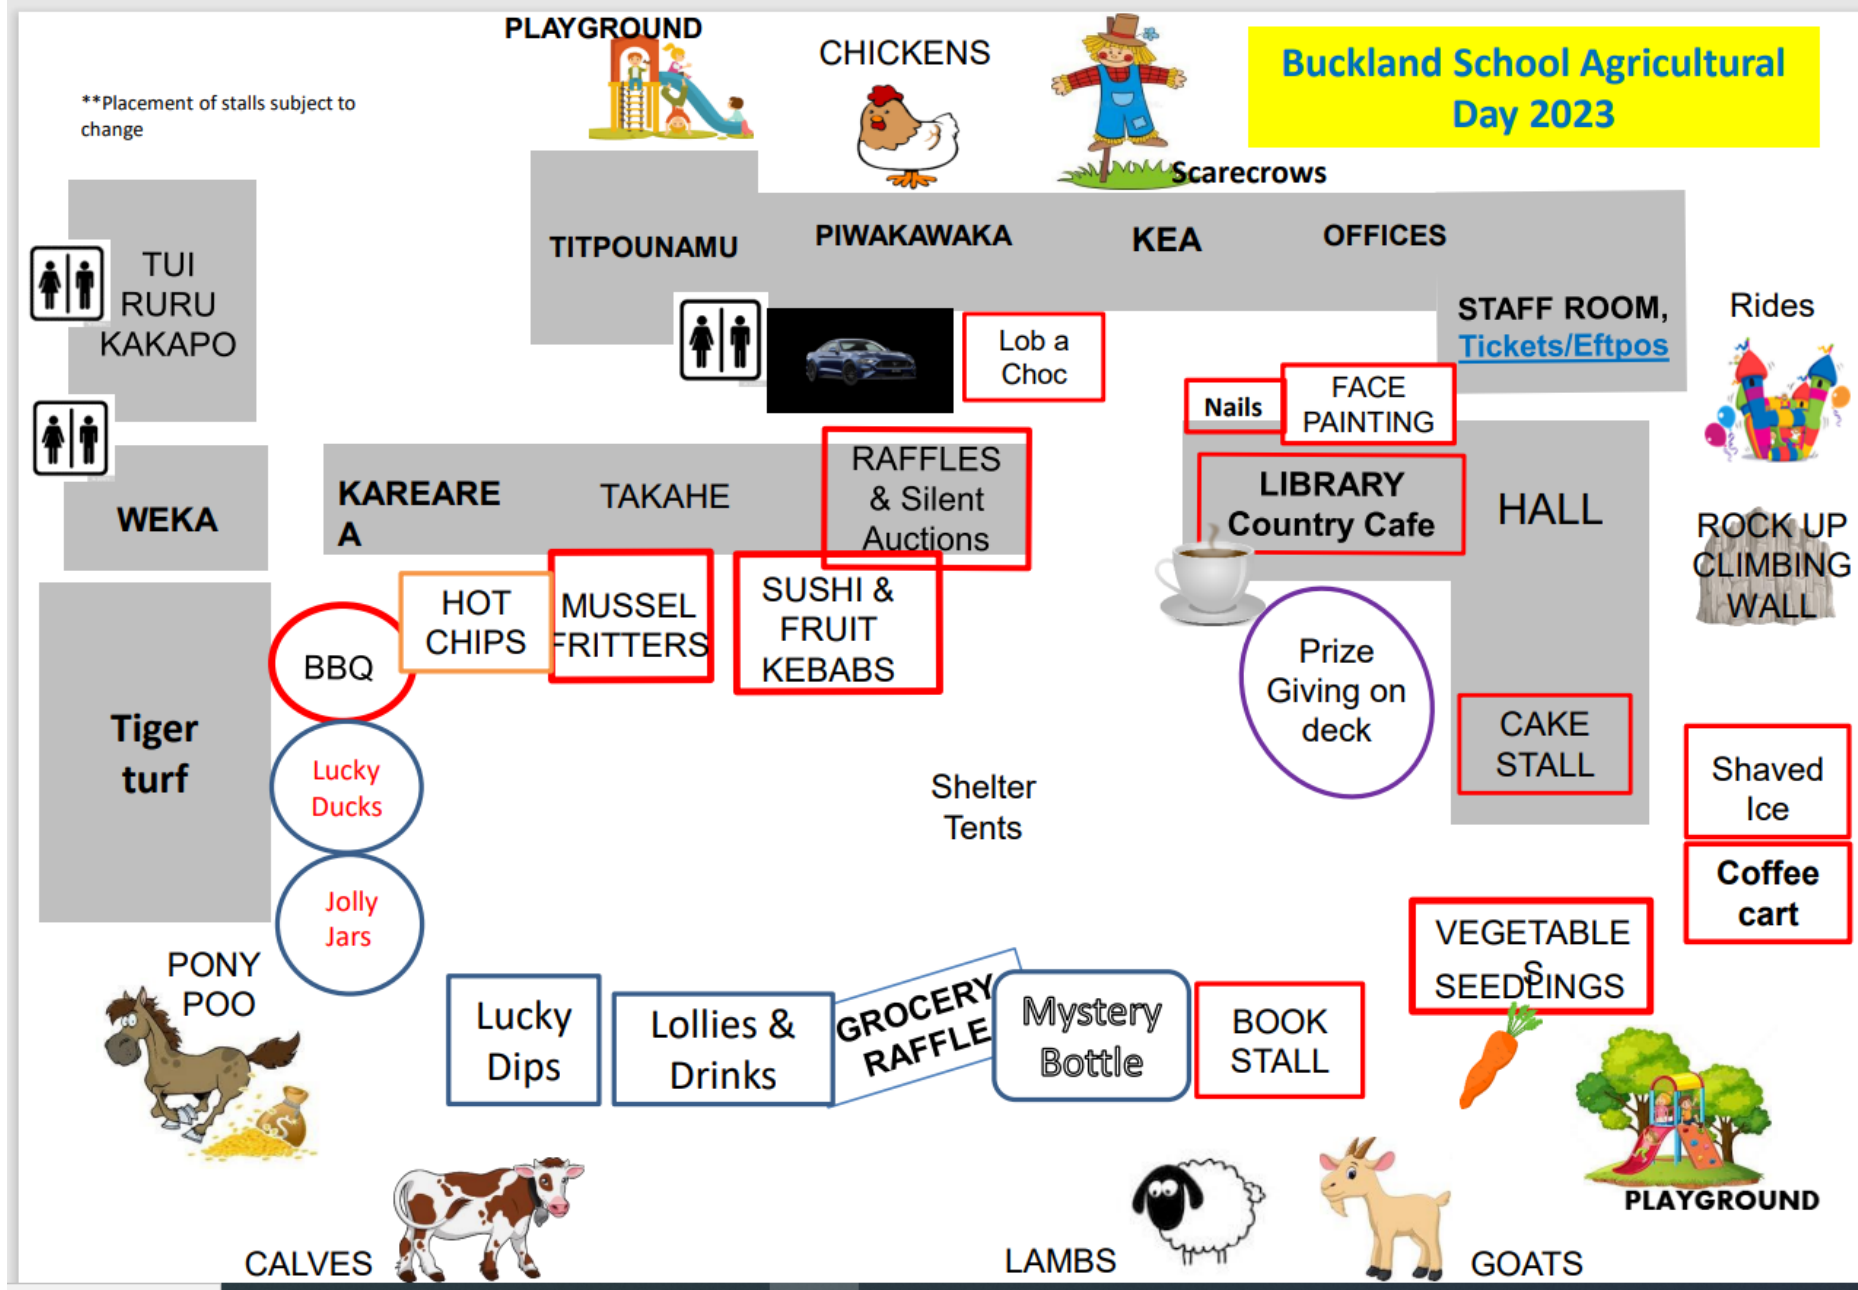

Buckland School Agricultural Day 2023

**Placement of stalls subject to change